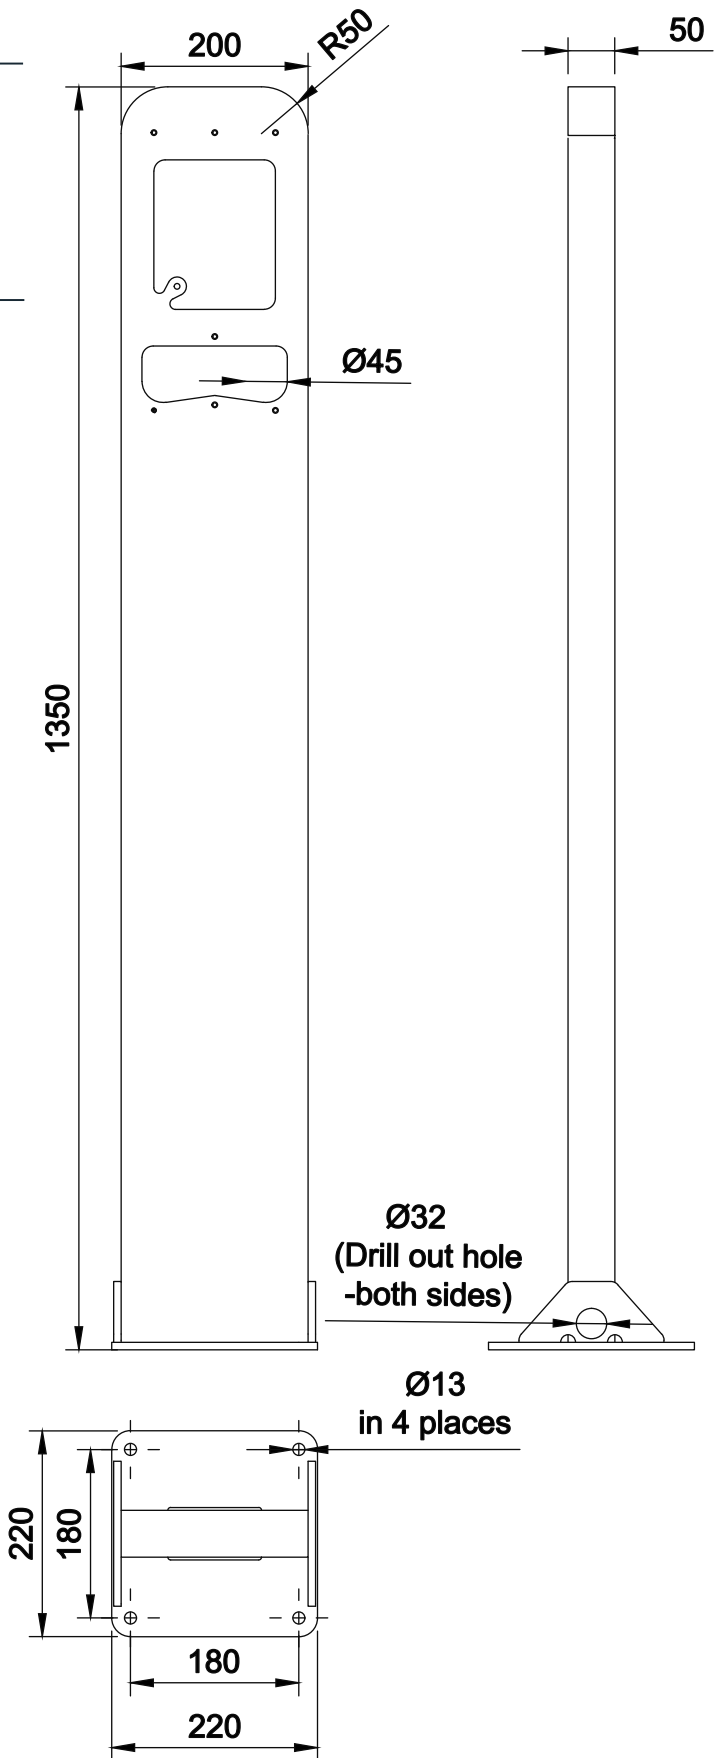

**Physical**

Material	Aluminium
Height	1350mm
Finish	Powdercoated - custom colours on request

**Model Numbers**

- 10130 - Single charge point mount
- 10178 - Dual charge point mount

\*All dimensions in mm