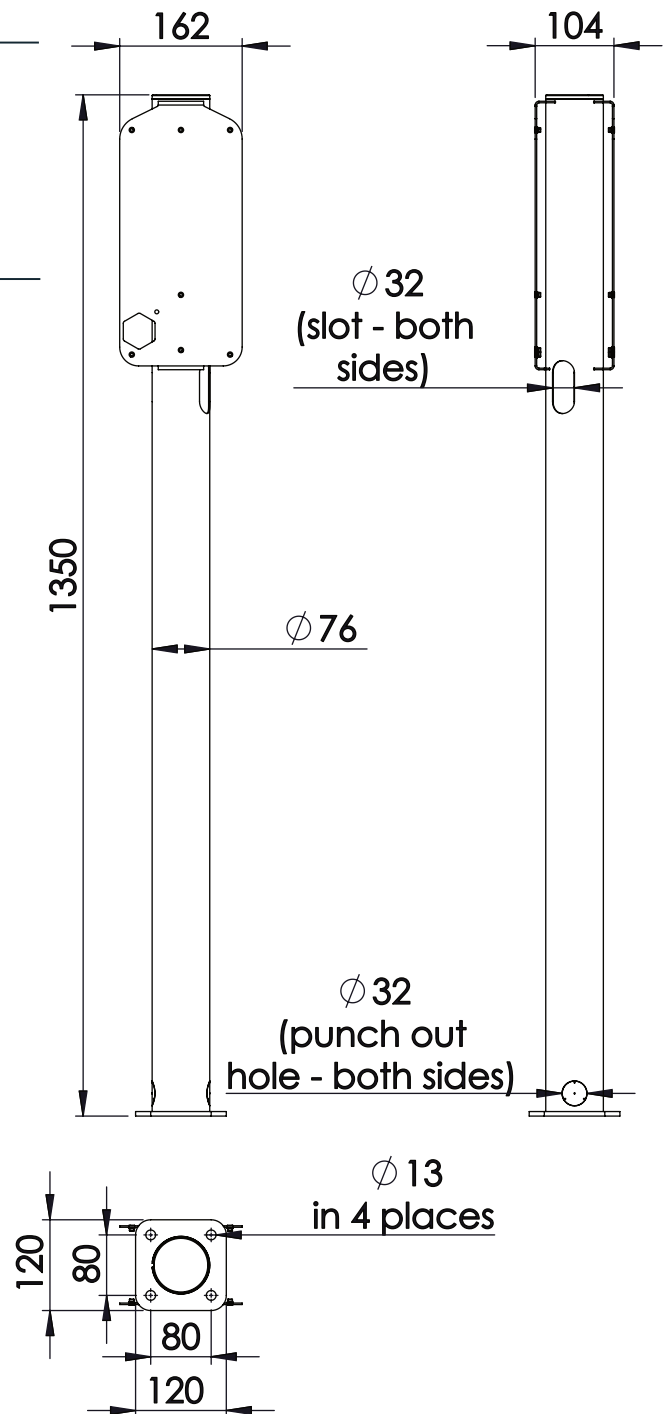

## Physical

Stainless grade	316
Height	1350mm

## Model Numbers

- 10166 - Single charge point mount
- 10167 - Dual charge point mount

\*All dimensions in mm